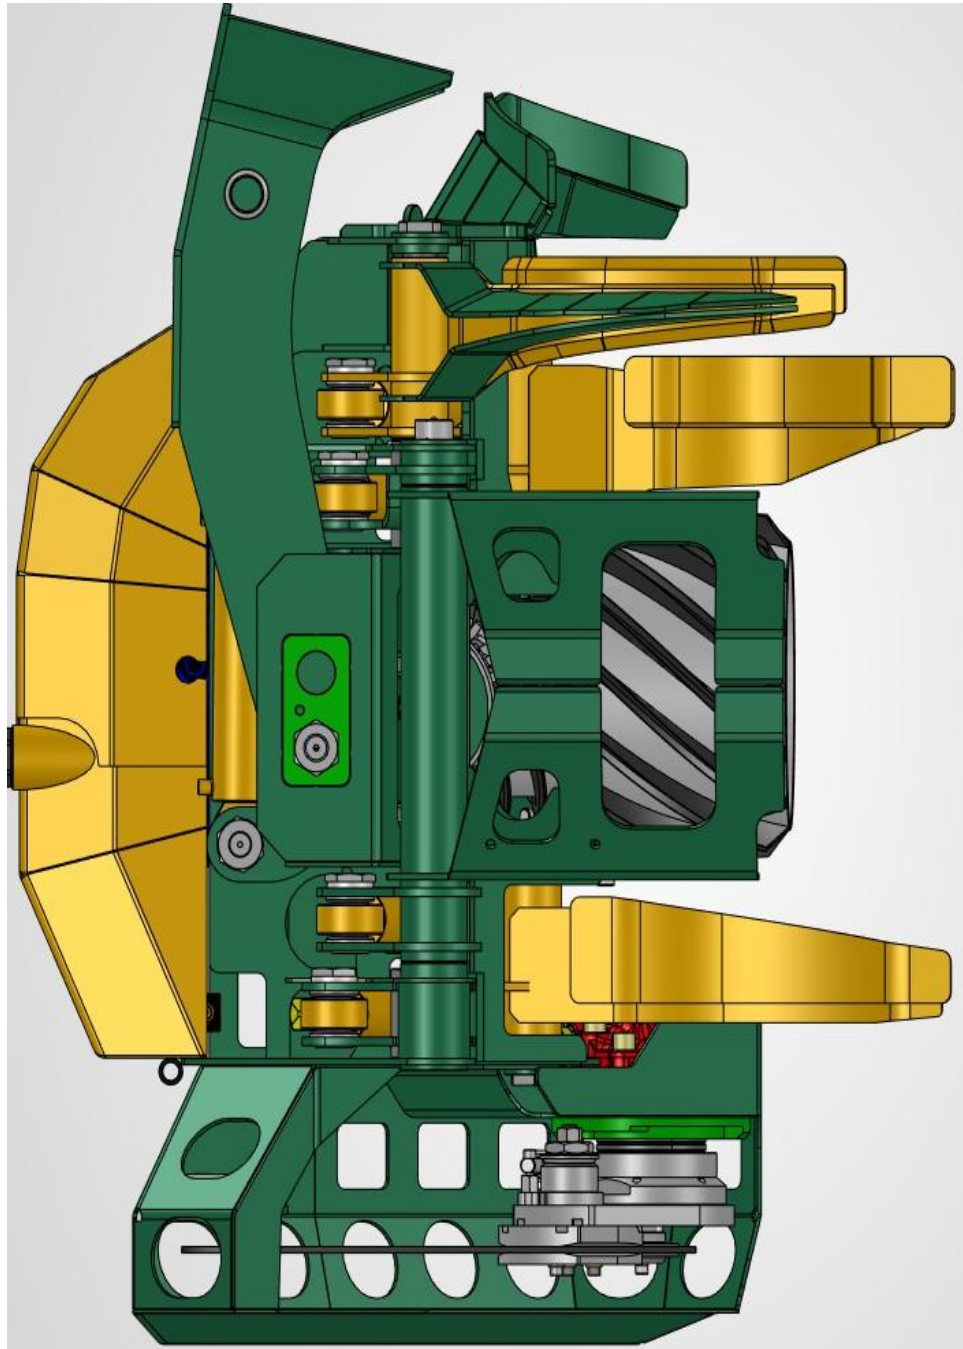

TuLAKO 2 -SERIES SMALL SIZES