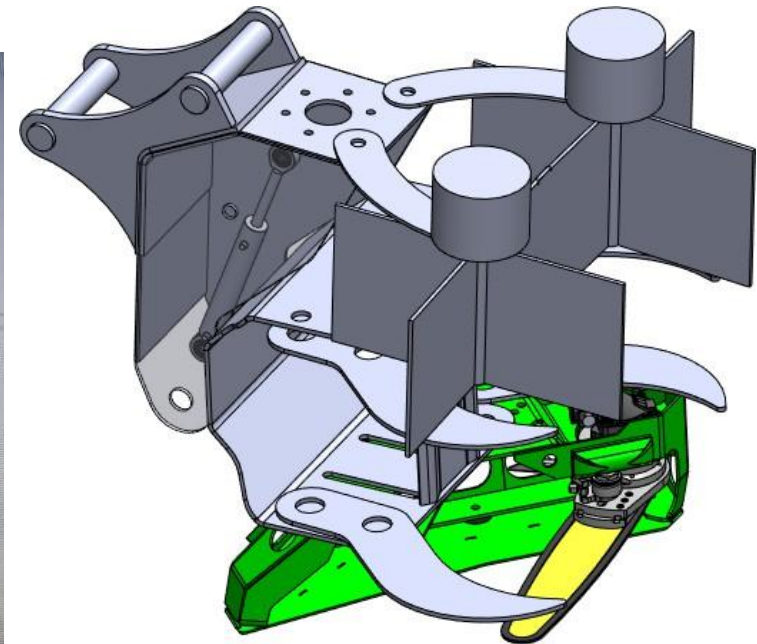

## HYBRID: Expanding the StemMaster utilization like a harvester & felling head combination

Common felling head can be modified as a continuously collection head by adding feeder units to the tilt arm

Also a typical harvester head can be modified as a continuously collection head by feeder units to tilt

Standard style of harvester head can be updated as a continuously collection head by adding bolted on feeder units to tilt arm

## STEMMASTER + HARVESTER HEAD AS A HYBRID VERSION

StemMaster can be also combined with a harvester head in order to expand the ability to handle wider range of different size and type of trees from very small size like biomass up to pulp wood and saw logs