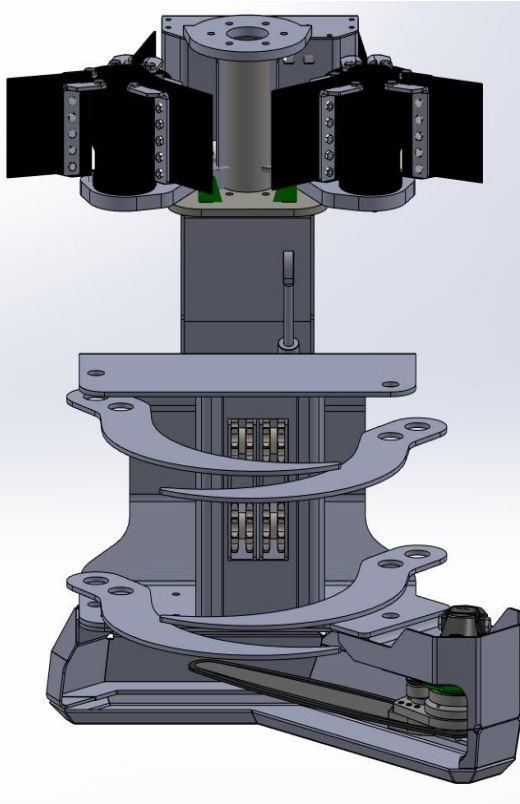

## HYBRID: Expanding the StemMaster utilization like a harvester & felling head combination

Common felling head can be modified as a continuously collection head by adding feeder units to the tilt arm

Also a typical harvester head can be modified as a continuously collection head by feeder units to tilt

Standard style of harvester head can be updated as a continuously collection head by adding bolted on feeder units to tilt arm

## STEMMASTER + HARVESTER HEAD AS A HYBRID VERSION

StemMaster can be also combined with a harvester head in order to expand the ability to handle wider range of different size and type of trees from very small size like biomass up to pulp wood and saw logs