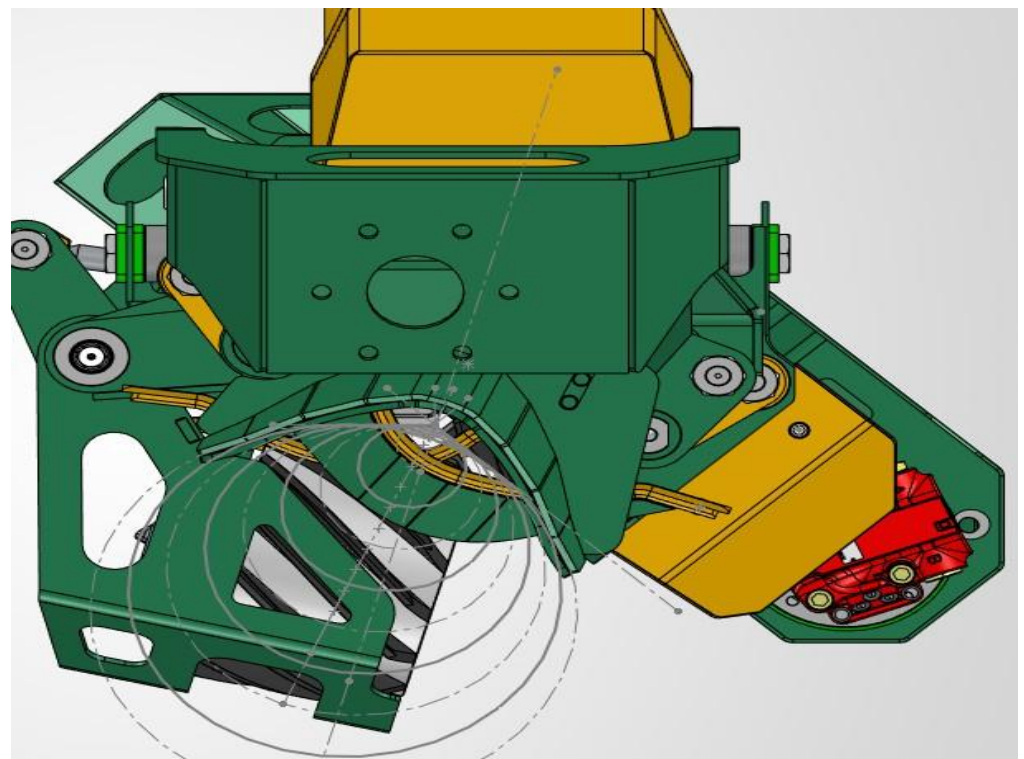

TuLAKO 2 -SERIES SMALL SIZES