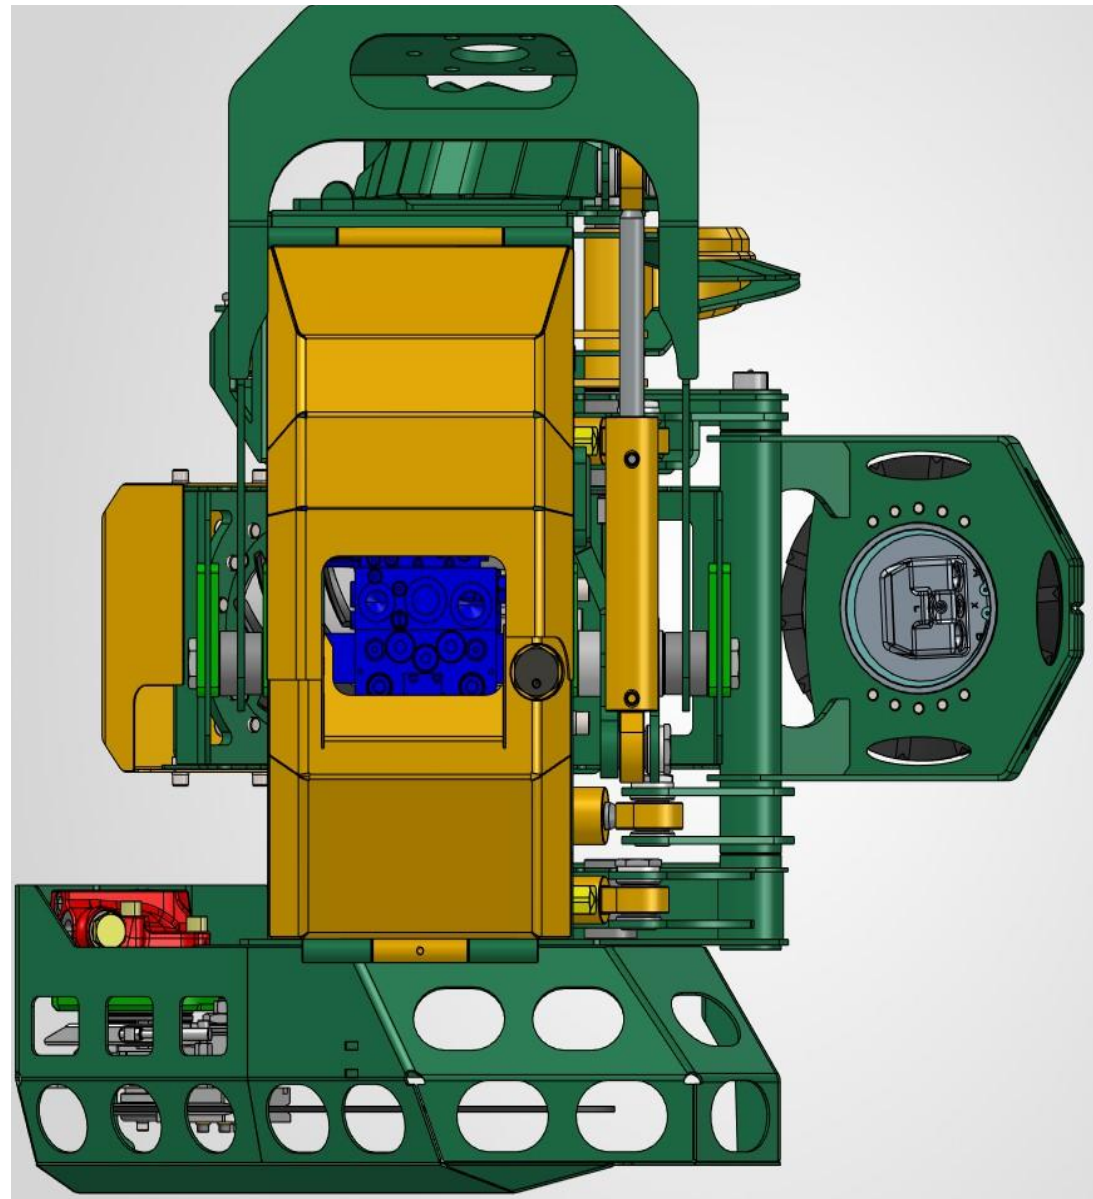

## HYBRID: Expanding the StemMaster utilization like a harvester & felling head combination

Common felling head can be modified as a continuously collection head by adding feeder units to the tilt arm

Also a typical harvester head can be modified as a continuously collection head by feeder units to tilt

Standard style of harvester head can be updated as a continuously collection head by adding bolted on feeder units to tilt arm

## STEMMASTER + HARVESTER HEAD AS A HYBRID VERSION

StemMaster can be also combined with a harvester head in order to expand the ability to handle wider range of different size and type of trees from very small size like biomass up to pulp wood and saw logs

Concept design of StemMaster Hybrid harvester heads.

Stemmaster felling style of (tilted or fixed) head.