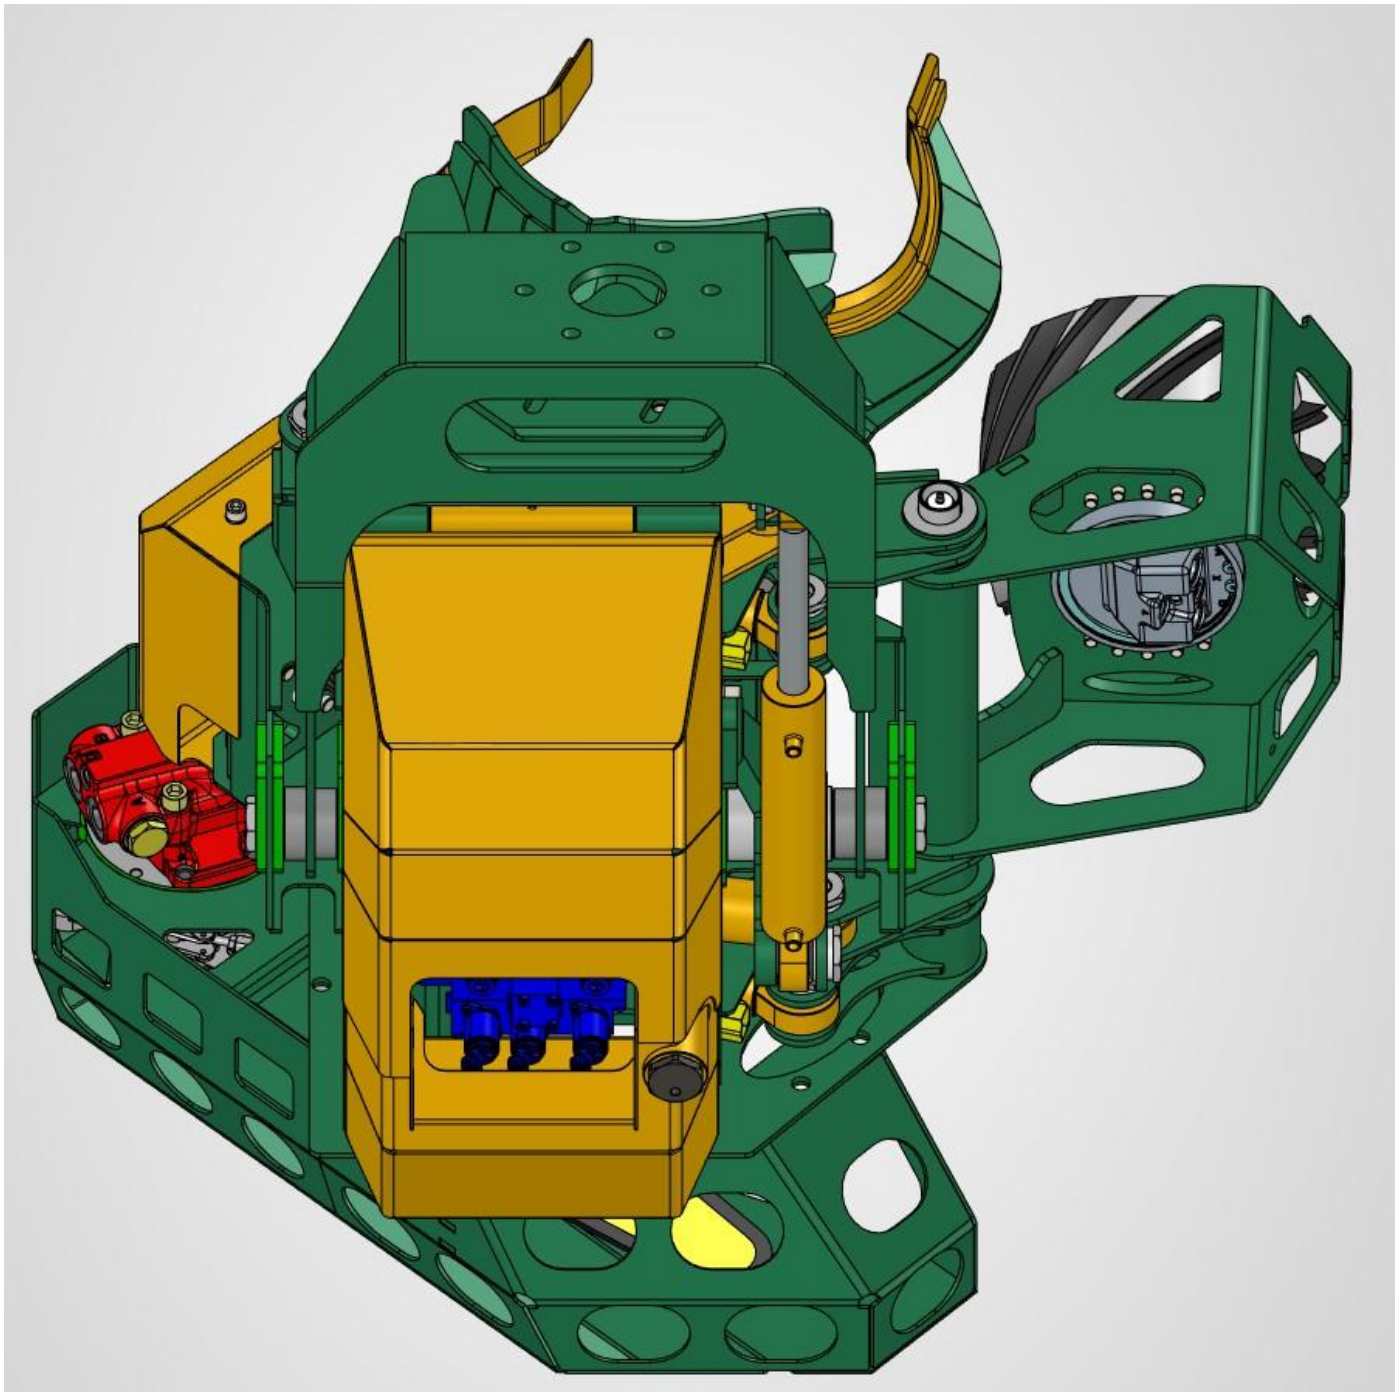

# TuLAKO 2 -SERIES SMALL SIZES NEW CONSEPT HEADS

## HYBRID: Expanding the StemMaster utilization like a harvester & felling head combination

Common felling head can be modified as a continuously collection head by adding feeder units to the tilt arm

Also a typical harvester head can be modified as a continuously collection head by feeder units to tilt

Standard style of harvester head can be updated as a continuously collection head by adding bolted on feeder units to tilt arm

## STEMMASTER + HARVESTER HEAD AS A HYBRID VERSION

StemMaster can be also combined with a harvester head in order to expand the ability to handle wider range of different size and type of trees from very small size like biomass up to pulp wood and saw logs