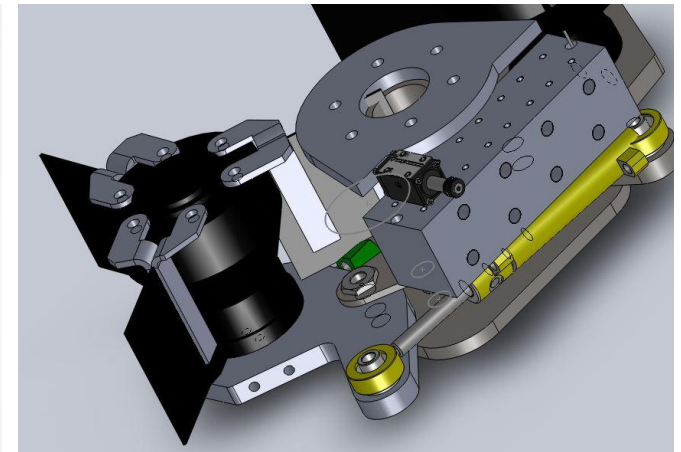

## HYBRID: Expanding the StemMaster utilization like a harvester & felling head combination

Common felling head can be modified as a continuously collection head by adding feeder units to the tilt arm

Also a typical harvester head can be modified as a continuously collection head by feeder units to tilt

Standard style of harvester head can be updated as a continuously collection head by adding bolted on feeder units to tilt arm

## STEMMASTER + HARVESTER HEAD AS A HYBRID VERSION

StemMaster can be also combined with a harvester head in order to expand the ability to handle wider range of different size and type of trees from very small size like biomass up to pulp wood and saw logs