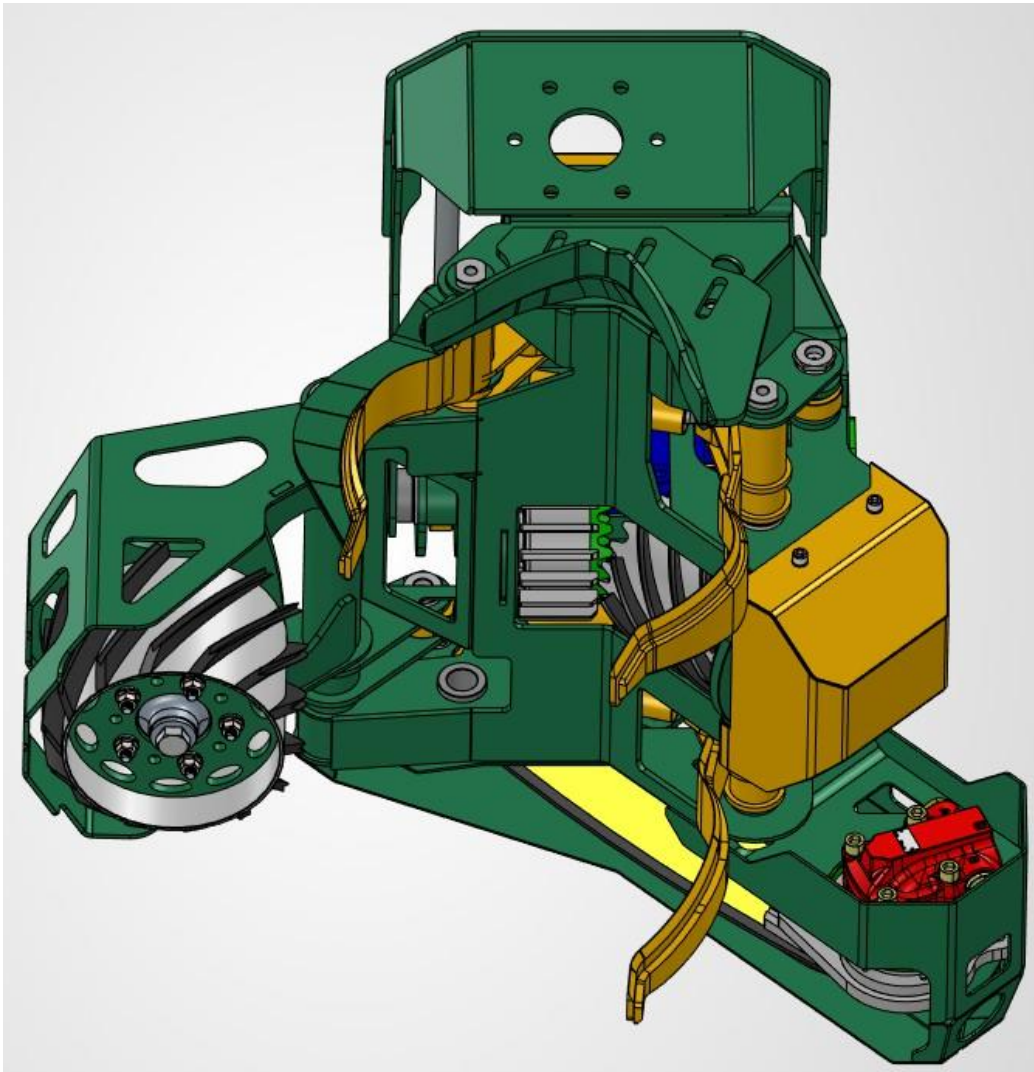

# TuLAKO 2 -SERIES SMALL SIZES NEW CONSEPT HEADS

## HYBRID: Expanding the StemMaster utilization like a harvester & felling head combination

Common felling head can be modified as a continuously collection head by adding feeder units to the tilt arm

Also a typical harvester head can be modified as a continuously collection head by feeder units to tilt

Standard style of harvester head can be updated as a continuously collection head by adding bolted on feeder units to tilt arm

## STEMMASTER + HARVESTER HEAD AS A HYBRID VERSION

StemMaster can be also combined with a harvester head in order to expand the ability to handle wider range of different size and type of trees from very small size like biomass up to pulp wood and saw logs