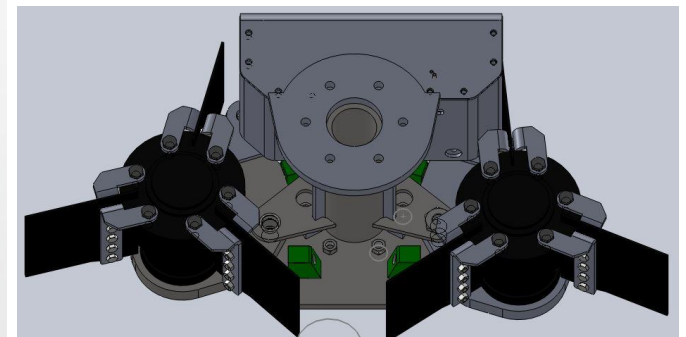

## HYBRID: Expanding the StemMaster utilization like a harvester & felling head combination

Common felling head can be modified as a continuously collection head by adding feeder units to the tilt arm

Also a typical harvester head can be modified as a continuously collection head by feeder units to tilt

Standard style of harvester head can be updated as a continuously collection head by adding bolted on feeder units to tilt arm