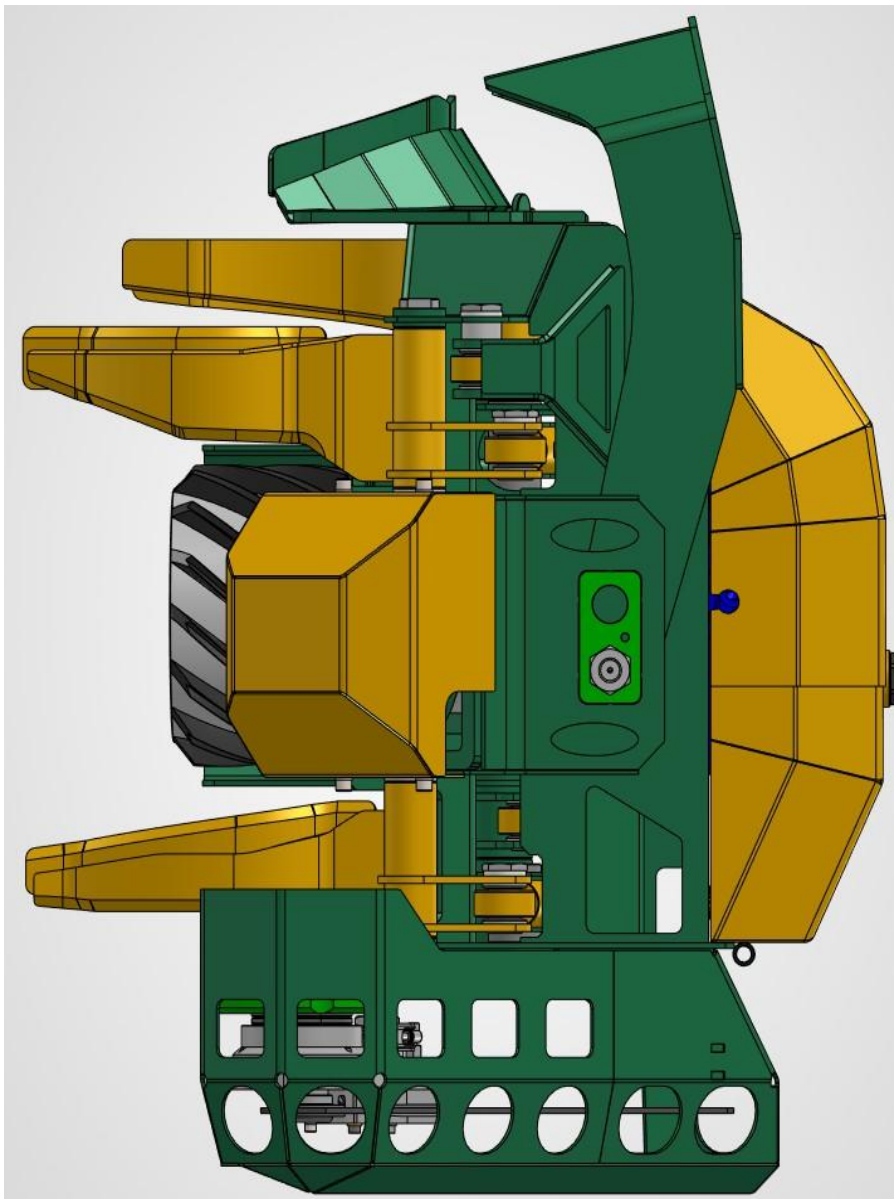

# TuLAKO 2 -SERIES SMALL SIZES NEW CONSEPT HEADS

## HYBRID: Expanding the StemMaster utilization like a harvester & felling head combination

Common felling head can be modified as a continuously collection head by adding feeder units to the tilt arm

Also a typical harvester head can be modified as a continuously collection head by feeder units to tilt

Standard style of harvester head can be updated as a continuously collection head by adding bolted on feeder units to tilt arm

## STEMMASTER + HARVESTER HEAD AS A HYBRID VERSION

StemMaster can be also combined with a harvester head in order to expand the ability to handle wider range of different size and type of trees from very small size like biomass up to pulp wood and saw logs