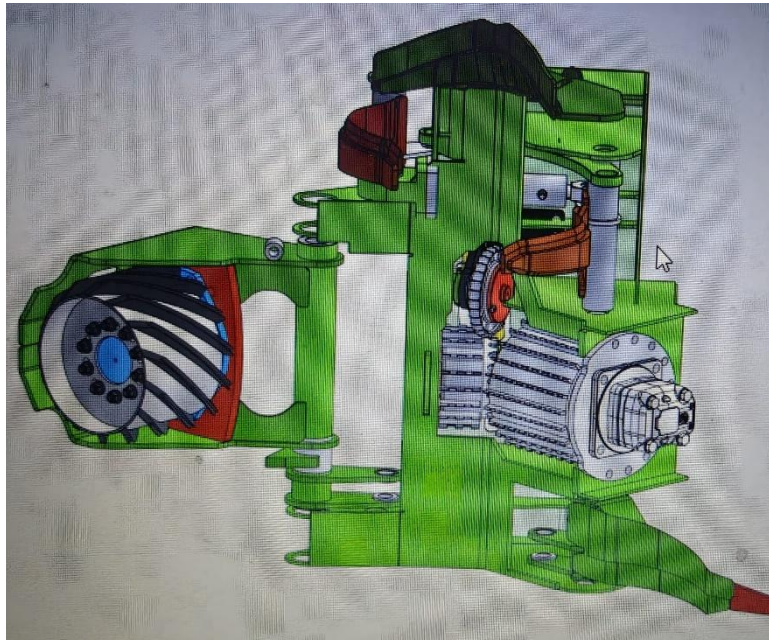

## HYBRID: Expanding the StemMaster utilization like a harvester & felling head combination

Common felling head can be modified as a continuously collection head by adding feeder units to the tilt arm

Also a typical harvester head can be modified as a continuously collection head by feeder units to tilt

Standard style of harvester head can be updated as a continuously collection head by adding bolted on feeder units to tilt arm

## STEMMASTER + HARVESTER HEAD AS A HYBRID VERSION

StemMaster can be also combined with a harvester head in order to expand the ability to handle wider range of different size and type of trees from very small size like biomass up to pulp wood and saw logs