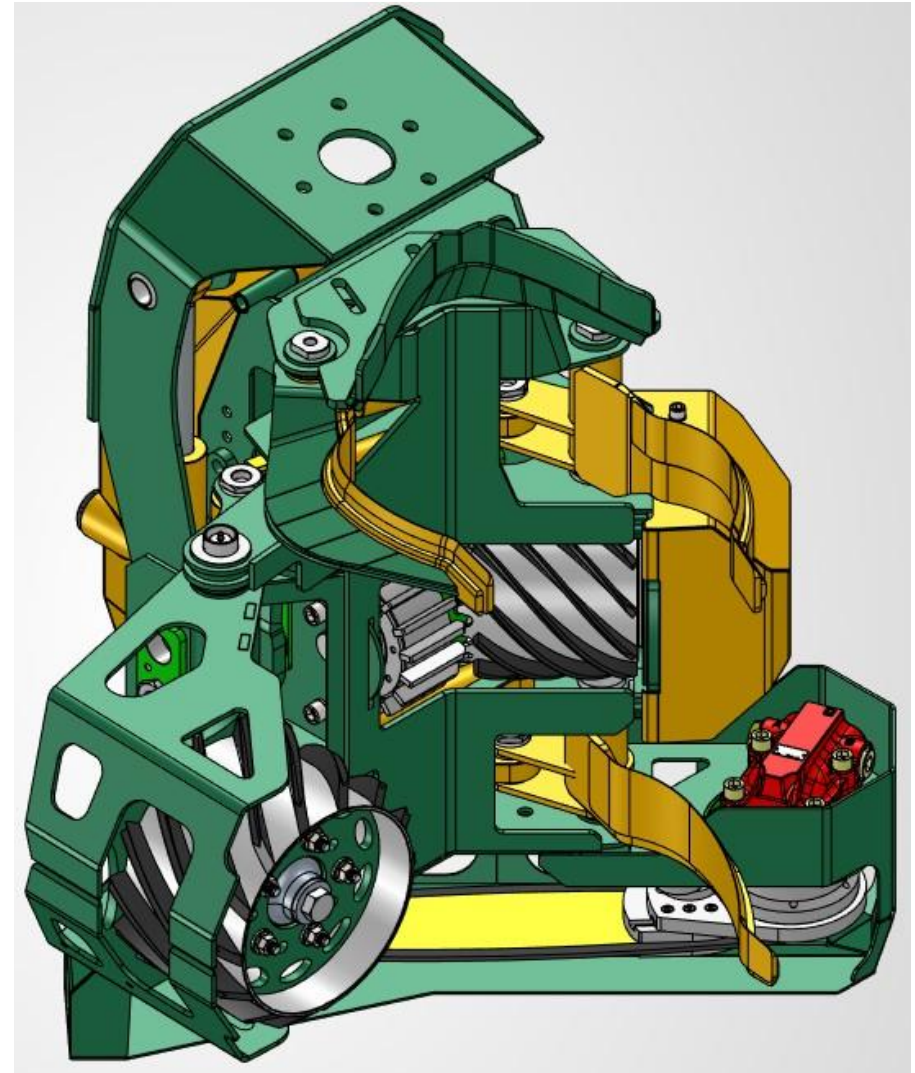

TuLAKO 2 -SERIES SMALL SIZES NEW CONSEPT HEADS