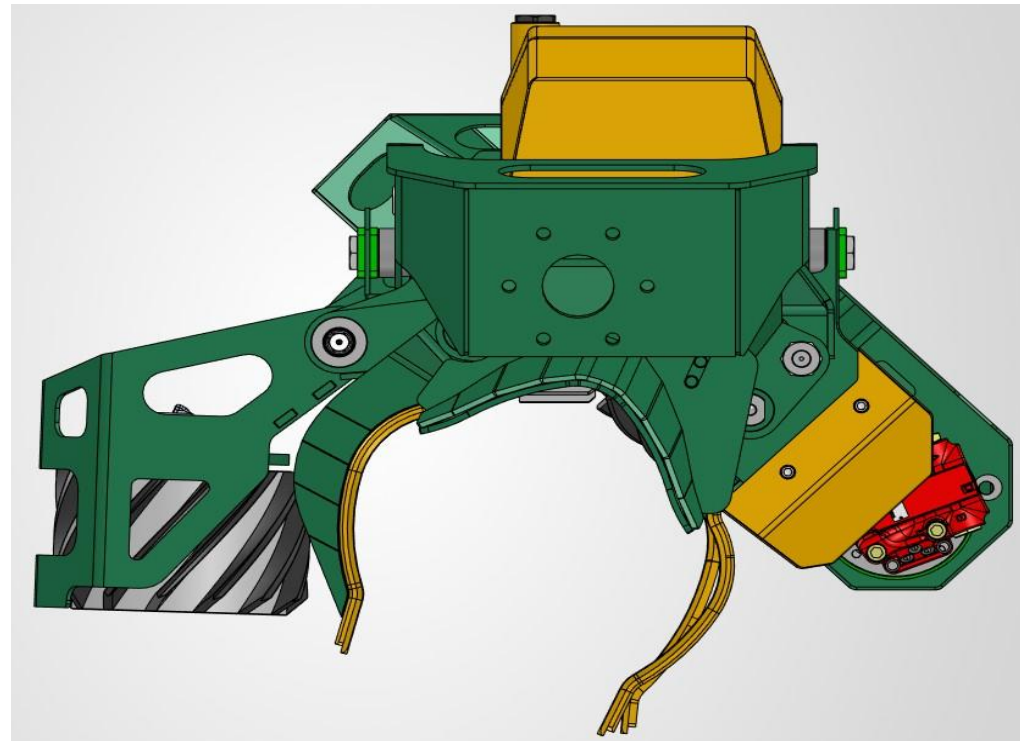

TuLAKO 2 -SERIES SMALL SIZES