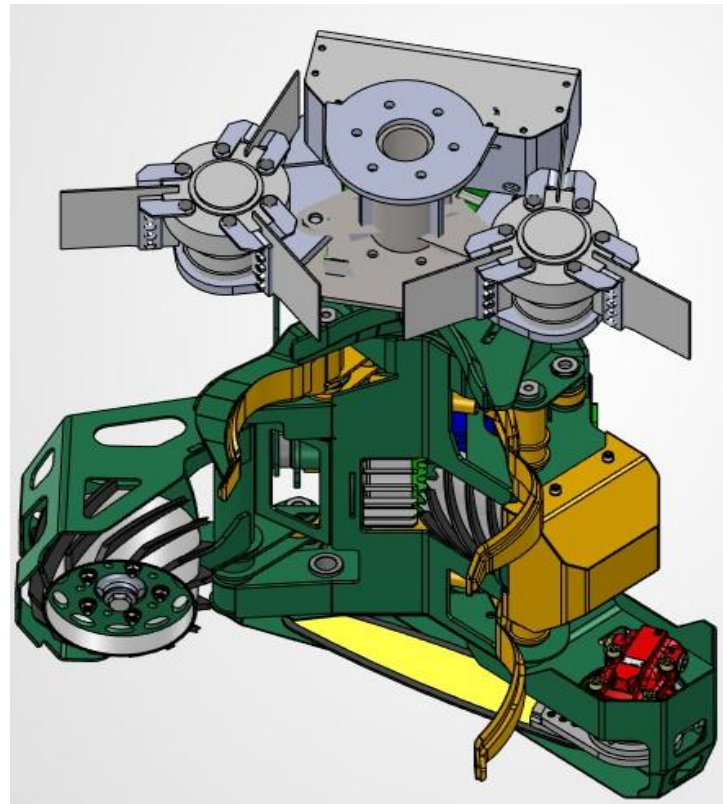

## HYBRID: Expanding the StemMaster utilization like a harvester & felling head combination

Common felling head can be modified as a continuously collection head by adding feeder units to the tilt arm

Also a typical harvester head can be modified as a continuously collection head by feeder units to tilt

Standard style of harvester head can be updated as a continuously collection head by adding bolted on feeder units to tilt arm

## STEMMASTER + HARVESTER HEAD AS A HYBRID VERSION

StemMaster can be also combined with a harvester head in order to expand the ability to handle wider range of different size and type of trees from very small size like biomass up to pulp wood and saw logs

Concept design of StemMaster Hybrid harvester heads.

Stemmaster felling style of (tilted or fixed) head.